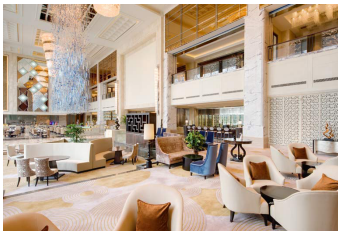

Elevate your stay at A luxurious hotel in Jiaozhou, China

At the end of a full day with family and friends or after attending one of the region's many festivals, you'll feel at home in warm, comfortable surroundings. Retreat to one of our 270 beautifully-appointed guest rooms and get a blissful night's rest in our signature Sheraton Sweet Sleeper® Bed.

Whether business or leisure brings you here, you'll enjoy our attentive service and helpful amenities, such as The Link@Sheraton Experienced with Microsoft®. In our spacious lobby, stay connected to home and the office on one of our terminals, enjoy wireless High Speed Internet Access on your laptop, or get to know your fellow guests. Relax by the indoor pool or at the spa, and work out in our state-of-the-art fitness center. And be sure to treat yourself to a sumptuous meal at one of our two restaurants or to a favorite cocktail or coffee at our Lobby Lounge bar.