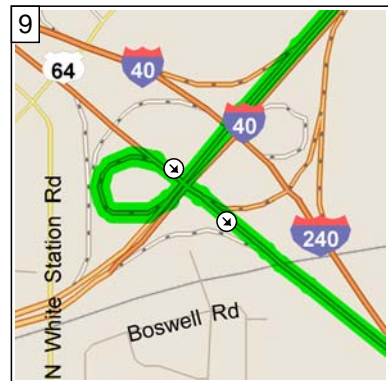

Nashville Metropolitan Airport to 185 Progress Rd, Collierville, TN 38017

228.3 miles; 3 hours, 17 minutes

1
9:00 AM 0.0 mi
Depart Nashville Metropolitan Airport on Local road(s) (East) for 0.2 mi

2
9:00 AM 0.2 mi
Road name changes to Terminal Dr for 153 yds

3
9:01 AM 0.3 mi
Bear LEFT (North) onto Ramp for 21 yds

4
9:01 AM 0.3 mi
Take Ramp (LEFT) onto I-40 for 3.7 mi

5
9:05 AM 4.1 mi
Road name changes to I-24 [I-40] for 1.7 mi

6
9:07 AM 5.8 mi
At exit 83A, road name chang... to I-40 for 3.4 mi

7
9:11 AM 9.1 mi
At exit 208, take Ramp (LEFT) onto I-40 for 197.8 mi

8
11:51 AM 206.9 mi
At exit 10A, take Ramp (RIGHT) onto I-40 for 0.3 mi towards I-240 / Jackson Miss

9
11:52 AM 207.2 mi
At exit 12C, road name chang... to I-240 for 4.7 mi towards I-240 / Jackson Miss

12:16 PM 227.9 mi
 Turn RIGHT (South) onto Progress Rd for 0.3 mi

12:17 PM 228.3 mi
 Arrive 185 Progress Rd, Collierville, TN 38017