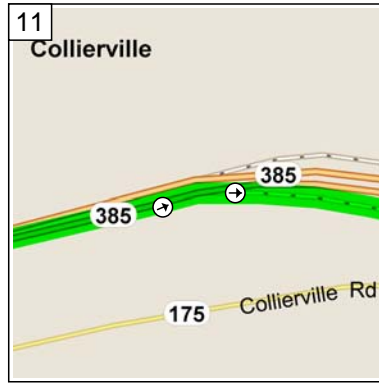

Nashville Metropolitan Airport to 185 Progress Rd, Collierville, TN 38017

228.3 miles; 3 hours, 17 minutes

1
9:00 AM 0.0 mi
Depart Nashville Metropolitan Airport on Local road(s) (East) for 0.2 mi

2
9:00 AM 0.2 mi
Road name changes to Terminal Dr for 153 yds

7
9:11 AM 9.1 mi
At exit 208, take Ramp (LEFT) onto I-40 for 197.8 mi

8
11:51 AM 206.9 mi
At exit 10A, take Ramp (RIGHT) onto I-40 for 0.3 mi towards I-240 / Jackson Miss

9
11:52 AM 207.2 mi
At exit 12C, road name chang... to I-240 for 4.7 mi towards I-240 / Jackson Miss

11:56 AM 211.9 mi
 At exit 16, take Ramp (RIGHT) onto SR-385 [Nonconnah Pky] for 12.5 mi towards TN-385 / Nonconnah Pky

12:11 PM 224.4 mi
 Turn RIGHT onto Ramp for 0... mi towards Byhalia Rd

12:11 PM 224.7 mi
 Take Ramp (LEFT) onto SR-175 [S Byhalia Rd] for 0... mi towards North Byhalia Rd

12:16 PM 227.9 mi
 Turn RIGHT (South) onto Progress Rd for 0.3 mi

12:17 PM 228.3 mi
 Arrive 185 Progress Rd, Collierville, TN 38017