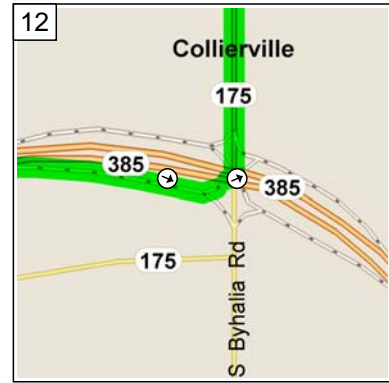

7
9:11 AM 9.1 mi
At exit 208, take Ramp (LEFT) onto I-40 for 197.8 mi

8
11:51 AM 206.9 mi
At exit 10A, take Ramp (RIGHT) onto I-40 for 0.3 mi towards I-240 / Jackson Miss

9
11:52 AM 207.2 mi
At exit 12C, road name chang... to I-240 for 4.7 mi towards I-240 / Jackson Miss

11:56 AM 211.9 mi
 At exit 16, take Ramp (RIGHT) onto SR-385 [Nonconnah Pky] for 12.5 mi towards TN-385 / Nonconnah Pky

12:11 PM 224.4 mi
 Turn RIGHT onto Ramp for 0... mi towards Byhalia Rd

12:11 PM 224.7 mi
 Take Ramp (LEFT) onto SR-175 [S Byhalia Rd] for 0... mi towards North Byhalia Rd

12:12 PM 225.7 mi
 Turn RIGHT (East) onto US-72 [SR-57] for 0.2 mi

12:13 PM 225.9 mi
 Keep STRAIGHT onto SR-57 [W Poplar Ave] for 1.6 mi

12:15 PM 227.6 mi
 Keep STRAIGHT onto SR-57 [E Poplar Ave] for 0.4 mi

12:16 PM 227.9 mi
 Turn RIGHT (South) onto Progress Rd for 0.3 mi

12:17 PM 228.3 mi
 Arrive 185 Progress Rd, Collierville, TN 38017