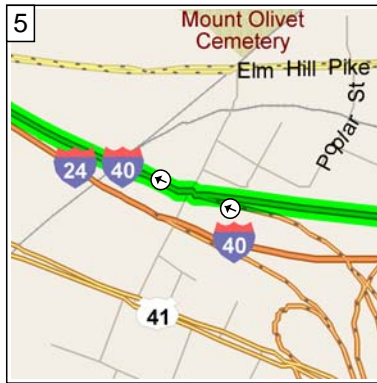

Nashville Metropolitan Airport to 185 Progress Rd, Collierville, TN 38017

228.3 miles; 3 hours, 17 minutes

1
9:00 AM 0.0 mi
Depart Nashville Metropolitan Airport on Local road(s) (East) for 0.2 mi

2
9:00 AM 0.2 mi
Road name changes to Terminal Dr for 153 yds

3
9:01 AM 0.3 mi
Bear LEFT (North) onto Ramp for 21 yds

4
9:01 AM 0.3 mi
Take Ramp (LEFT) onto I-40 for 3.7 mi

5
9:05 AM 4.1 mi
Road name changes to I-24 [I-40] for 1.7 mi

6
9:07 AM 5.8 mi
At exit 83A, road name chang... to I-40 for 3.4 mi

7
9:11 AM 9.1 mi
At exit 208, take Ramp (LEFT) onto I-40 for 197.8 mi

8
11:51 AM 206.9 mi
At exit 10A, take Ramp (RIGHT) onto I-40 for 0.3 mi towards I-240 / Jackson Miss

9
11:52 AM 207.2 mi
At exit 12C, road name chang... to I-240 for 4.7 mi towards I-240 / Jackson Miss

12:16 PM 227.9 mi
 Turn RIGHT (South) onto Progress Rd for 0.3 mi

12:17 PM 228.3 mi
 Arrive 185 Progress Rd, Collierville, TN 38017