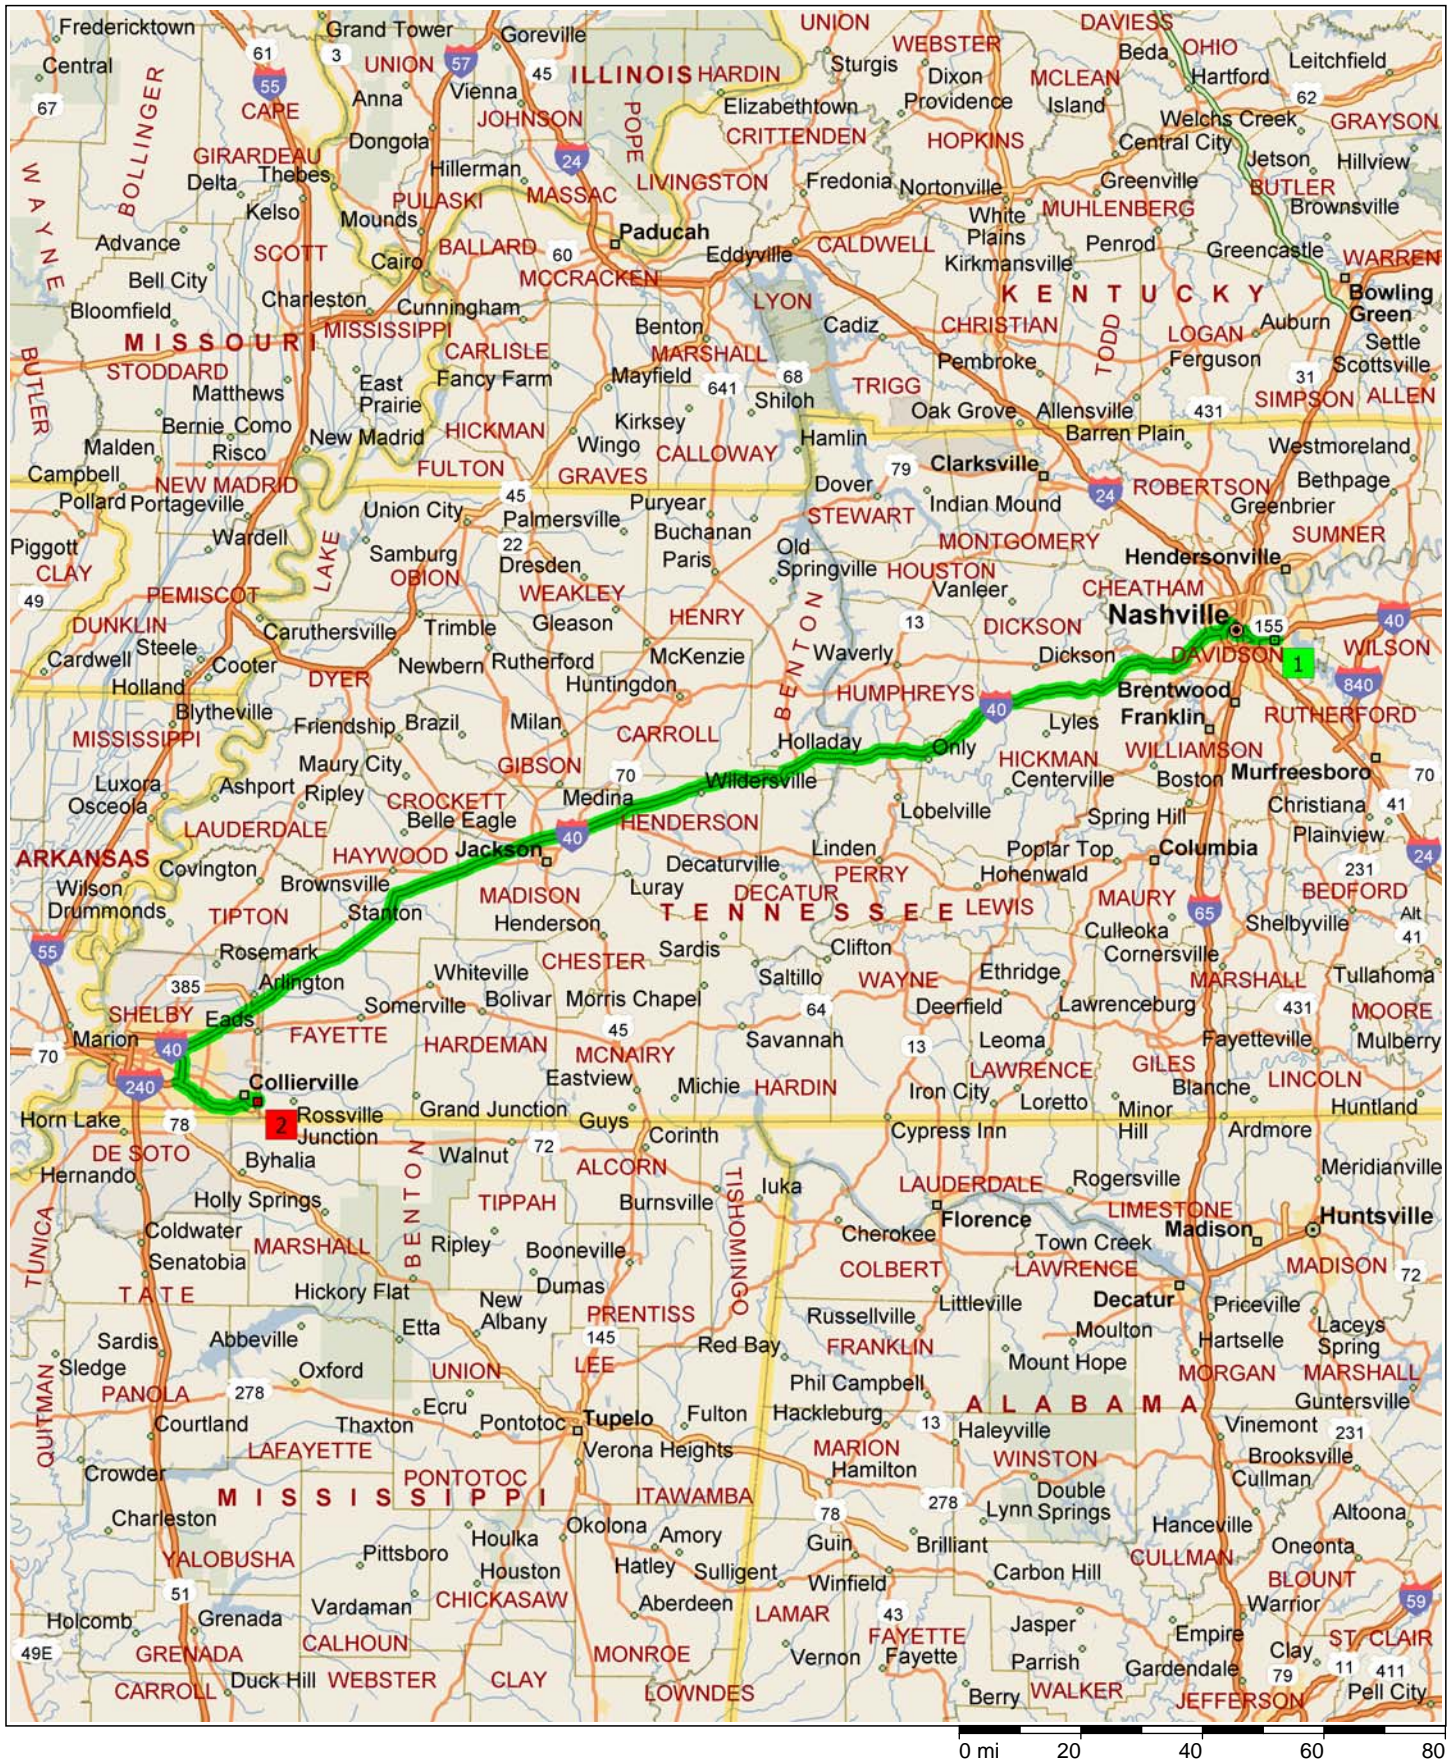

Nashville Metropolitan Airport to 185 Progress Rd, Collierville, TN 38017

228.3 miles; 3 hours, 17 minutes

1
9:00 AM 0.0 mi
Depart Nashville Metropolitan Airport on Local road(s) (East) for 0.2 mi

2
9:00 AM 0.2 mi
Road name changes to Terminal Dr for 153 yds

3
9:01 AM 0.3 mi
Bear LEFT (North) onto Ramp for 21 yds

4
9:01 AM 0.3 mi
Take Ramp (LEFT) onto I-40 for 3.7 mi

5
9:05 AM 4.1 mi
Road name changes to I-24 [I-40] for 1.7 mi

6
9:07 AM 5.8 mi
At exit 83A, road name chang... to I-40 for 3.4 mi

12:12 PM 225.7 mi
 Turn RIGHT (East) onto US-72 [SR-57] for 0.2 mi

12:13 PM 225.9 mi
 Keep STRAIGHT onto SR-57 [W Poplar Ave] for 1.6 mi

12:15 PM 227.6 mi
 Keep STRAIGHT onto SR-57 [E Poplar Ave] for 0.4 mi

12:16 PM 227.9 mi
 Turn RIGHT (South) onto Progress Rd for 0.3 mi

12:17 PM 228.3 mi
 Arrive 185 Progress Rd, Collierville, TN 38017