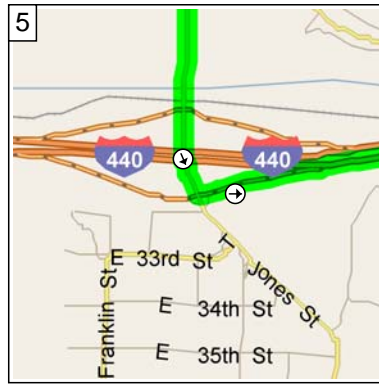

Adams Field to 185 Progress Rd, Collierville, TN 38017

164.4 miles; 2 hours, 23 minutes

1
9:00 AM 0.0 mi
Depart Adams Field on Local road(s) (East) for 32 yds

2
9:00 AM 0.1 mi
Turn RIGHT (South) onto Woodbridge Dr, then immediately turn RIGHT (South) onto Airport Rd for 0.6 mi

3
9:02 AM 0.6 mi
Keep STRAIGHT onto Airport Rd [Bankhead Dr] for 0.3 mi

4
9:03 AM 0.9 mi
Keep STRAIGHT onto Bankhead Dr [Airport Rd] for ... mi

5
9:03 AM 1.0 mi
Take Ramp (LEFT) onto I-440 for 6.7 mi

6
9:08 AM 7.7 mi
At exit I-40, turn off onto Ramp for 0.3 mi

10:56 AM 139.7 mi
 Road name changes to I-240
 for 8.3 mi towards I-240 /
 Nashville

11:02 AM 148.0 mi
 At exit 16, take Ramp (RIGHT)
 onto SR-385 [Nonconnah Pky]
 for 12.5 mi towards TN-385 /
 Nonconnah Pky

11:23 AM 164.4 mi
Arrive 185 Progress Rd,
Collierville, TN 38017