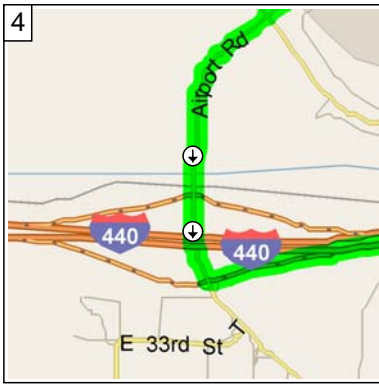

Adams Field to 185 Progress Rd, Collierville, TN 38017

164.4 miles; 2 hours, 23 minutes

1
9:00 AM 0.0 mi
Depart Adams Field on Local road(s) (East) for 32 yds

2
9:00 AM 0.1 mi
Turn RIGHT (South) onto Woodbridge Dr, then immediately turn RIGHT (South) onto Airport Rd for 0.6 mi

3
9:02 AM 0.6 mi
Keep STRAIGHT onto Airport Rd [Bankhead Dr] for 0.3 mi

4
9:03 AM 0.9 mi
Keep STRAIGHT onto Bankhead Dr [Airport Rd] for ... mi

5
9:03 AM 1.0 mi
Take Ramp (LEFT) onto I-440 for 6.7 mi

6
9:08 AM 7.7 mi
At exit I-40, turn off onto Ramp for 0.3 mi

7
9:08 AM 8.0 mi
Take Ramp (RIGHT) onto I-40 for 120.9 mi

8
10:47 AM 128.9 mi
Road name changes to I-55 [US-61] for 5.2 mi

9
10:51 AM 133.6 mi
Entering Tennessee

10:51 AM 134.0 mi
 Take Ramp (RIGHT) onto I-55
 for 5.7 mi towards I-55 /
 Jackson Miss

10:56 AM 139.7 mi
 Road name changes to I-240
 for 8.3 mi towards I-240 /
 Nashville

11:02 AM 148.0 mi
 At exit 16, take Ramp (RIGHT)
 onto SR-385 [Nonconnah Pky]
 for 12.5 mi towards TN-385 /
 Nonconnah Pky