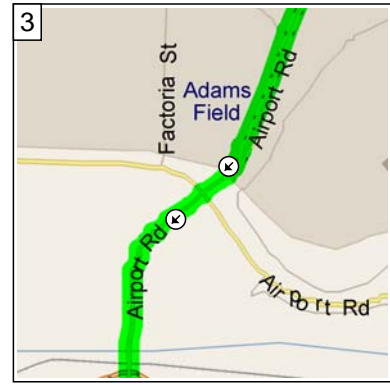

Adams Field to 185 Progress Rd, Collierville, TN 38017

164.4 miles; 2 hours, 23 minutes

1
9:00 AM 0.0 mi
Depart Adams Field on Local road(s) (East) for 32 yds

2
9:00 AM 0.1 mi
Turn RIGHT (South) onto Woodbridge Dr, then immediately turn RIGHT (South) onto Airport Rd for 0.6 mi

3
9:02 AM 0.6 mi
Keep STRAIGHT onto Airport Rd [Bankhead Dr] for 0.3 mi

4
9:03 AM 0.9 mi
Keep STRAIGHT onto Bankhead Dr [Airport Rd] for ... mi

5
9:03 AM 1.0 mi
Take Ramp (LEFT) onto I-440 for 6.7 mi

6
9:08 AM 7.7 mi
At exit I-40, turn off onto Ramp for 0.3 mi

7
9:08 AM 8.0 mi
Take Ramp (RIGHT) onto I-40 for 120.9 mi

8
10:47 AM 128.9 mi
Road name changes to I-55 [US-61] for 5.2 mi

9
10:51 AM 133.6 mi
Entering Tennessee

10:51 AM 134.0 mi
 Take Ramp (RIGHT) onto I-55
 for 5.7 mi towards I-55 /
 Jackson Miss

11:23 AM 164.4 mi
Arrive 185 Progress Rd,
Collierville, TN 38017