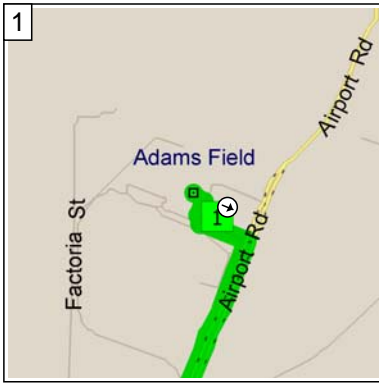

Adams Field to 185 Progress Rd, Collierville, TN 38017

164.4 miles; 2 hours, 23 minutes

1
9:00 AM 0.0 mi
Depart Adams Field on Local road(s) (East) for 32 yds

2
9:00 AM 0.1 mi
Turn RIGHT (South) onto Woodbridge Dr, then immediately turn RIGHT (South) onto Airport Rd for 0.6 mi

3
9:02 AM 0.6 mi
Keep STRAIGHT onto Airport Rd [Bankhead Dr] for 0.3 mi

4
9:03 AM 0.9 mi
Keep STRAIGHT onto Bankhead Dr [Airport Rd] for ... mi

5
9:03 AM 1.0 mi
Take Ramp (LEFT) onto I-440 for 6.7 mi

6
9:08 AM 7.7 mi
At exit I-40, turn off onto Ramp for 0.3 mi

10:56 AM 139.7 mi
 Road name changes to I-240
 for 8.3 mi towards I-240 /
 Nashville

11:02 AM 148.0 mi
 At exit 16, take Ramp (RIGHT)
 onto SR-385 [Nonconnah Pky]
 for 12.5 mi towards TN-385 /
 Nonconnah Pky

11:23 AM 164.4 mi
Arrive 185 Progress Rd,
Collierville, TN 38017