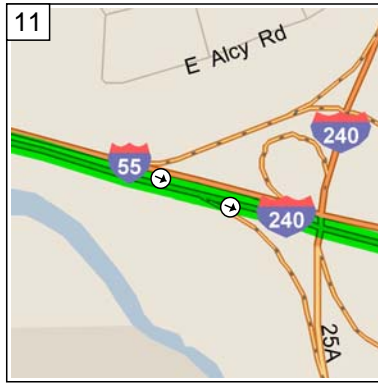

3
9:02 AM 0.6 mi
Keep STRAIGHT onto Airport Rd [Bankhead Dr] for 0.3 mi

4
9:03 AM 0.9 mi
Keep STRAIGHT onto Bankhead Dr [Airport Rd] for ... mi

5
9:03 AM 1.0 mi
Take Ramp (LEFT) onto I-440 for 6.7 mi

6
9:08 AM 7.7 mi
At exit I-40, turn off onto Ramp for 0.3 mi

7
9:08 AM 8.0 mi
Take Ramp (RIGHT) onto I-40 for 120.9 mi

8
10:47 AM 128.9 mi
Road name changes to I-55 [US-61] for 5.2 mi

9
10:51 AM 133.6 mi
Entering Tennessee

10:51 AM 134.0 mi
 Take Ramp (RIGHT) onto I-55
 for 5.7 mi towards I-55 /
 Jackson Miss

10:56 AM 139.7 mi
 Road name changes to I-240
 for 8.3 mi towards I-240 /
 Nashville

11:02 AM 148.0 mi
 At exit 16, take Ramp (RIGHT)
 onto SR-385 [Nonconnah Pky]
 for 12.5 mi towards TN-385 /
 Nonconnah Pky

11:23 AM 164.4 mi
Arrive 185 Progress Rd,
Collierville, TN 38017