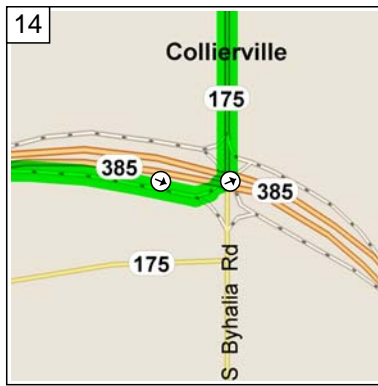

11:18 AM 160.9 mi
Take Ramp (LEFT) onto
SR-175 [S Byhalia Rd] for 0...
mi towards North Byhalia Rd