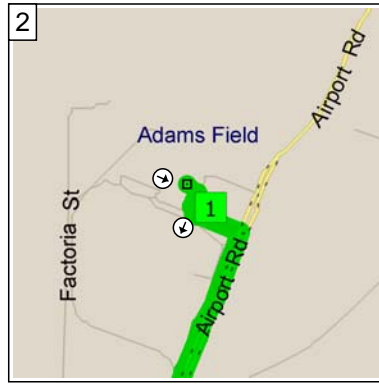

Adams Field to 185 Progress Rd, Collierville, TN 38017

164.4 miles; 2 hours, 23 minutes

1
9:00 AM 0.0 mi
Depart Adams Field on Local road(s) (East) for 32 yds

2
9:00 AM 0.1 mi
Turn RIGHT (South) onto Woodbridge Dr, then immediately turn RIGHT (South) onto Airport Rd for 0.6 mi

3
9:02 AM 0.6 mi
Keep STRAIGHT onto Airport Rd [Bankhead Dr] for 0.3 mi

4
9:03 AM 0.9 mi
Keep STRAIGHT onto Bankhead Dr [Airport Rd] for ... mi

5
9:03 AM 1.0 mi
Take Ramp (LEFT) onto I-440 for 6.7 mi

6
9:08 AM 7.7 mi
At exit I-40, turn off onto Ramp for 0.3 mi

10:56 AM 139.7 mi
 Road name changes to I-240
 for 8.3 mi towards I-240 /
 Nashville

11:02 AM 148.0 mi
 At exit 16, take Ramp (RIGHT)
 onto SR-385 [Nonconnah Pky]
 for 12.5 mi towards TN-385 /
 Nonconnah Pky

11:23 AM 164.4 mi
Arrive 185 Progress Rd,
Collierville, TN 38017