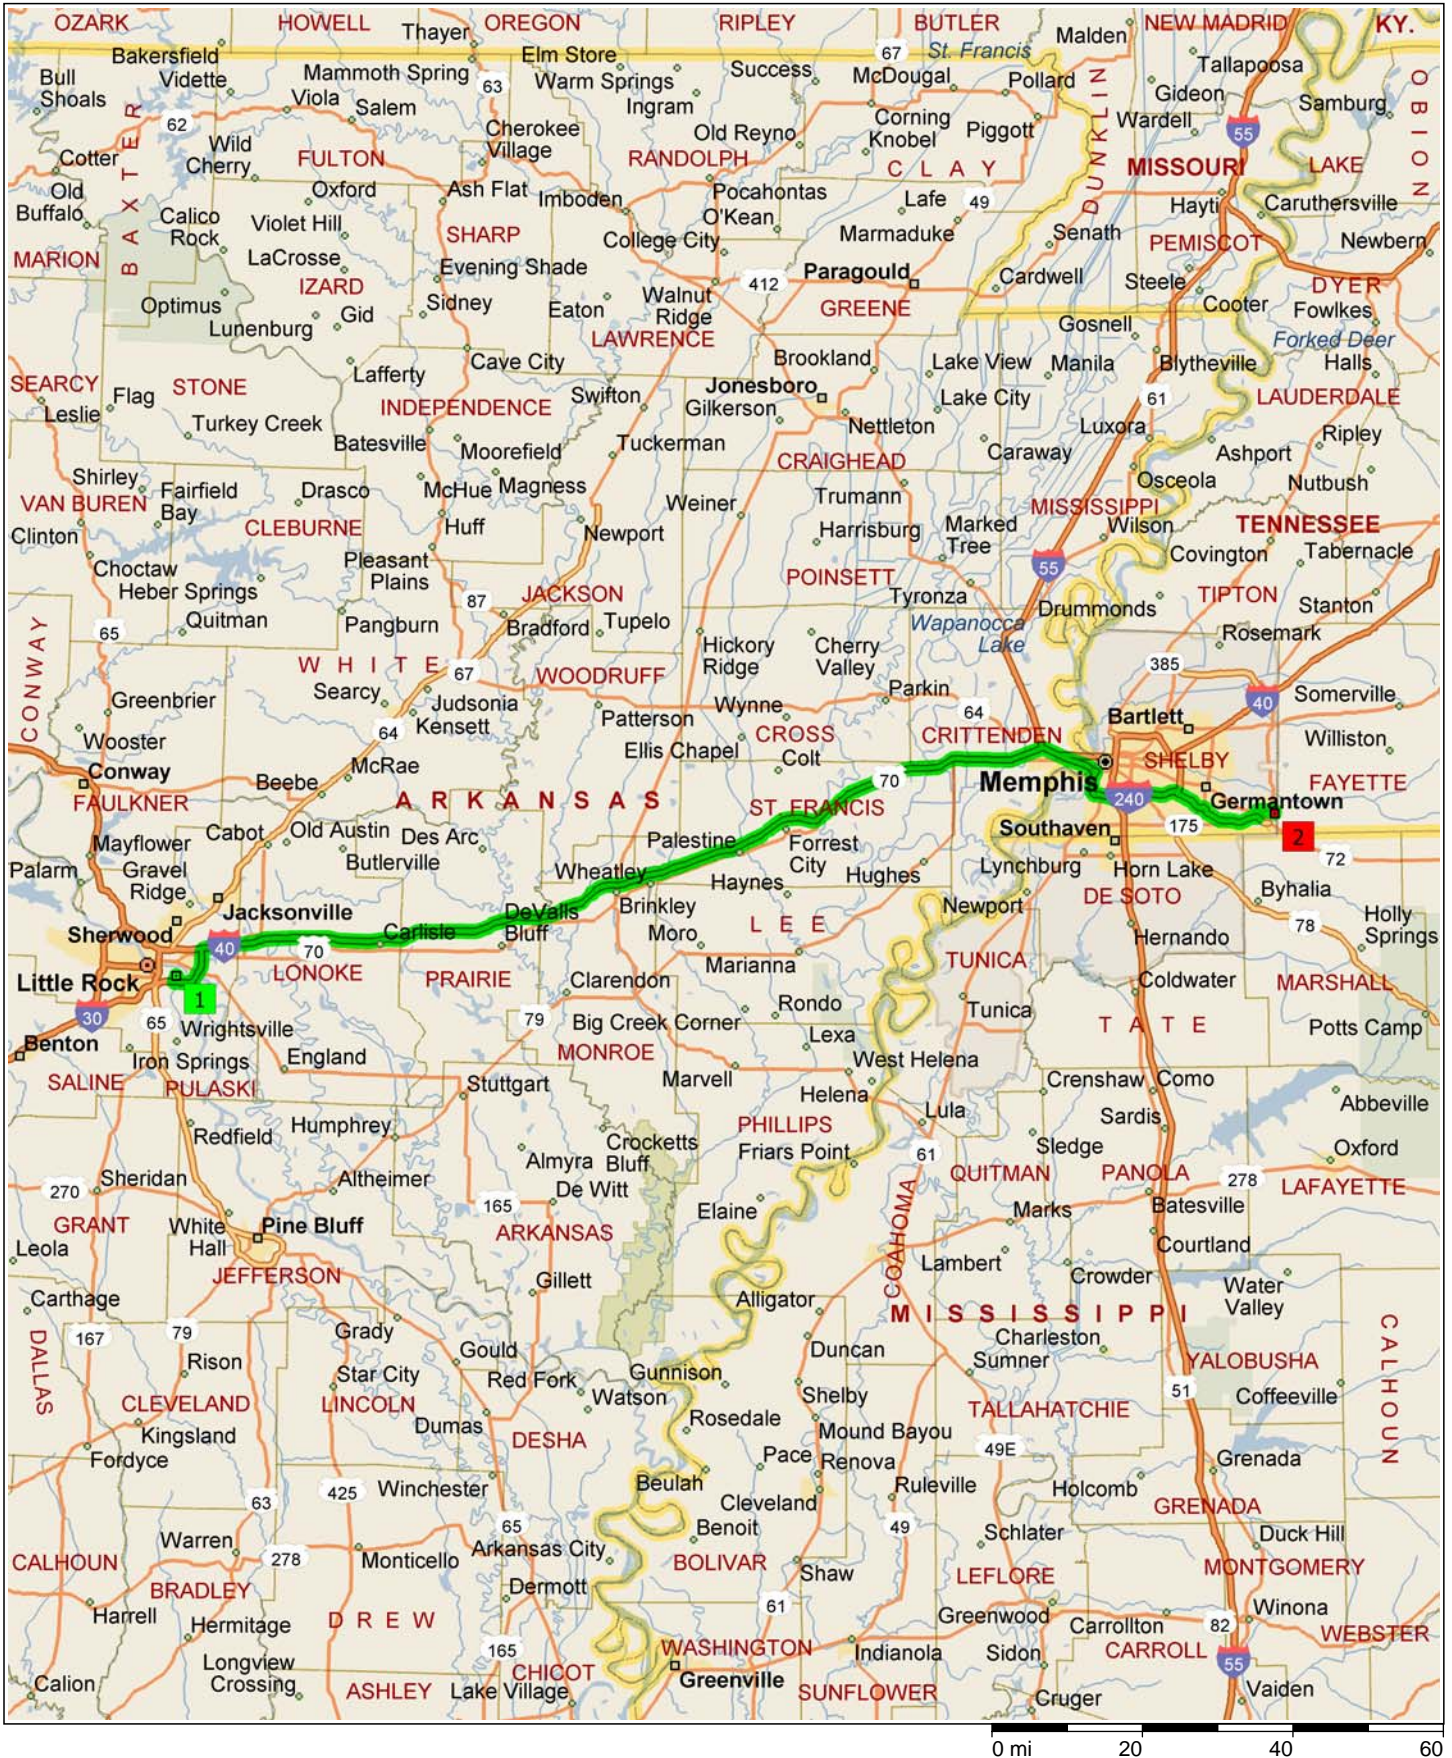

Adams Field to 185 Progress Rd, Collierville, TN 38017

164.4 miles; 2 hours, 23 minutes

1
9:00 AM 0.0 mi
Depart Adams Field on Local road(s) (East) for 32 yds

2
9:00 AM 0.1 mi
Turn RIGHT (South) onto Woodbridge Dr, then immediately turn RIGHT (South) onto Airport Rd for 0.6 mi

3
9:02 AM 0.6 mi
Keep STRAIGHT onto Airport Rd [Bankhead Dr] for 0.3 mi

4
9:03 AM 0.9 mi
Keep STRAIGHT onto Bankhead Dr [Airport Rd] for ... mi

5
9:03 AM 1.0 mi
Take Ramp (LEFT) onto I-440 for 6.7 mi

6
9:08 AM 7.7 mi
At exit I-40, turn off onto Ramp for 0.3 mi

7
9:08 AM 8.0 mi
Take Ramp (RIGHT) onto I-40 for 120.9 mi

8
10:47 AM 128.9 mi
Road name changes to I-55 [US-61] for 5.2 mi

9
10:51 AM 133.6 mi
Entering Tennessee

10:51 AM 134.0 mi
 Take Ramp (RIGHT) onto I-55
 for 5.7 mi towards I-55 /
 Jackson Miss

10:56 AM 139.7 mi
 Road name changes to I-240
 for 8.3 mi towards I-240 /
 Nashville

11:02 AM 148.0 mi
 At exit 16, take Ramp (RIGHT)
 onto SR-385 [Nonconnah Pky]
 for 12.5 mi towards TN-385 /
 Nonconnah Pky